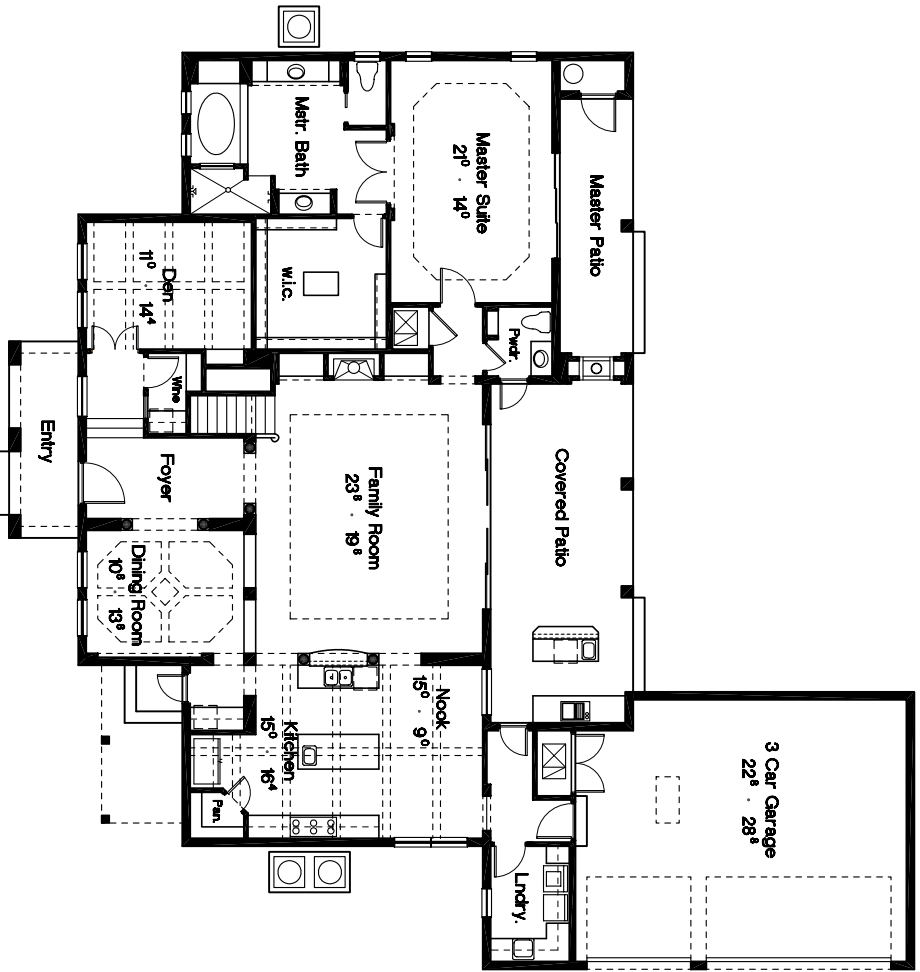

2nd Floor Plan

1st Floor Plan

*Villa Milan*  
 5 SUITE / 3 1/2 BATH  
 W/ COVERED PATIO  
 EMPIRE CUSTOM  
 BUILDERS